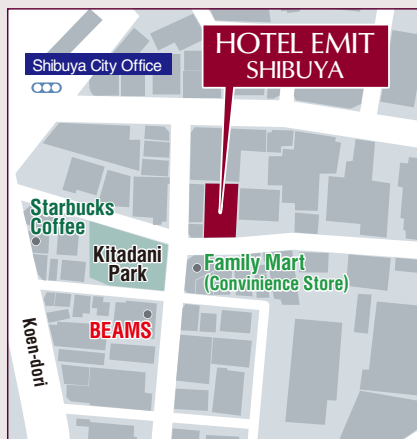

HOTEL EMIT SHIBUYA

[Address] 8-11 Jinnan 1-chome, Shibuya-ku, Tokyo 150-0041 JAPAN

[Guest Room]

[URL] <https://www.hotelemit-shibuya.jp>

SHIBUYA AREA

- NHK Hall
- NHK Broadcasting Center
- Tokyu Hands
- Disney Store
- 109
- Shibutoh Cine Tower
- Shibuya Mark City
- Shibuya Fire Station
- Shibuya HUMAX Cinema
- Seibu A,B
- 109 Men'S
- Big Camera
- Shibuya Hikarie

★ ... Starbucks Coffee

HARAJUKU AREA

- Takeshita-dori
- 100yen Shop
- Ukiyoe-Ota Museum
- Laforet Harajuku
- Tokyu Plaza
- Cat Street

OMOTESANDO AREA

- Oriental Bazaar
- Kiddy Land
- Omotesando Hills
- Apple
- ANNIVERSAIRE CAFE
- Spiral
- AO